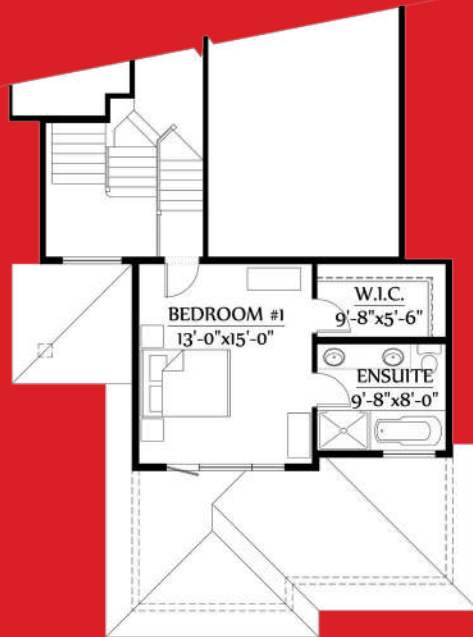

“Rockwell”

ENTERTAINERS DREAM! This modified bi-level home will rock your world! At 1604 sq. ft. including 3 bedrooms and 2 bathrooms this plan truly HAS IT ALL!

The wide open main floor design makes it ideal for entertaining and with the tasteful decor and fine finishing Authentic Developments is known for it will be a home you'll take pride in showing off!

Main Floor
1230 Sq. Ft.

Second Floor
374 Sq. Ft.

Bi-Level

1604 ft²

3 Bedrooms

2 Bathrooms

Progressive
HOME WARRANTY

Regina & Region
Home Builders
Association