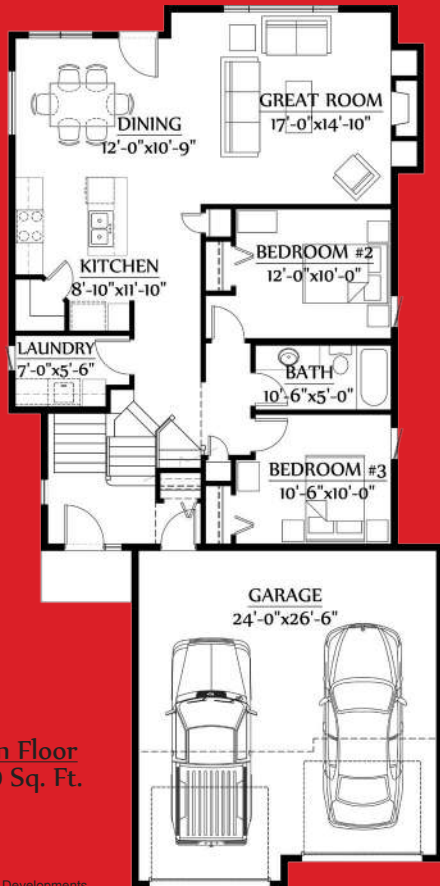

“Rockwell”

ENTERTAINERS DREAM! This modified bi-level home will rock your world! At 1604 sq. ft. including 3 bedrooms and 2 bathrooms this plan truly HAS IT ALL!

The wide open main floor design makes it ideal for entertaining and with the tasteful decor and fine finishing Authentic Developments is known for it will be a home you'll take pride in showing off!

Main Floor
1230 Sq. Ft.

Second Floor
374 Sq. Ft.

Bi-Level

1604 ft²

3 Bedrooms

2 Bathrooms

Progressive
HOME WARRANTY

Regina & Region
Home Builders
Association