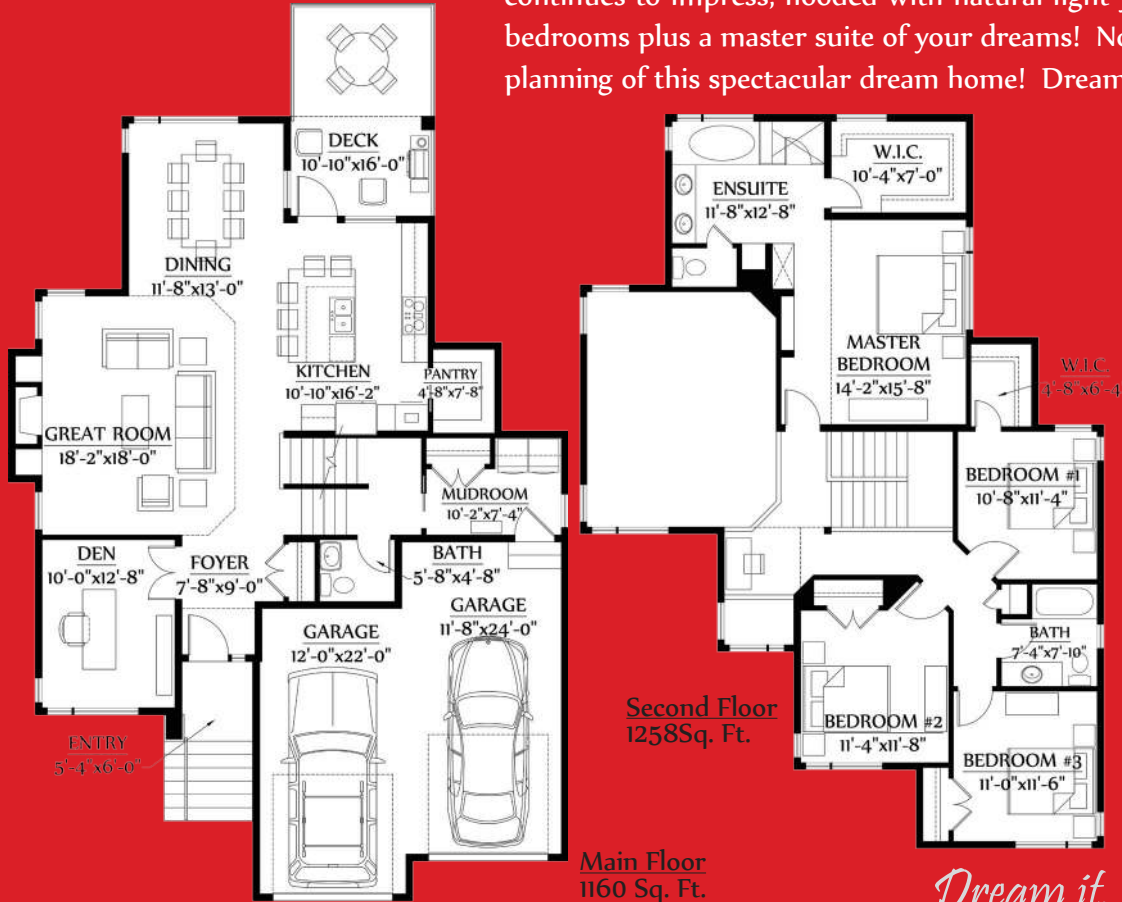

"Retire"

The flagship design for Authentic Developments means the "Retire" will NOT disappoint! At an impressive 2418 sq. ft. this home doesn't miss a thing! Soaring 2 storey living room with stunning gas fireplace feature wall is the keystone to this dynamic, functional and spectacular main floor layout. The second storey continues to impress, flooded with natural light you will find 3 generous sized bedrooms plus a master suite of your dreams! No detail has been spared in the planning of this spectacular dream home! Dream it, Build it, LOVE it!

2 Storey

2418 ft²

4 Bedrooms + Den

2½ Bathrooms

Member
Regina & Region
Home Builders
Association

Dream it. Build it. Love it.

© 2015 Authentic Developments