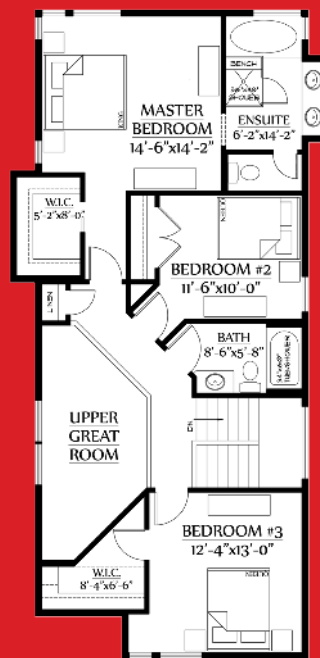

"Aspire"

Modern curb appeal meets traditional family needs with this open concept layout. The free flowing main floor makes entertaining not only a breeze but an absolute pleasure! This 2 storey 2118 sq. ft. home features an impressive great room complete with vaulted ceilings and gas fireplace, 3 generous bedrooms, 2.5 bathrooms including a breathtaking master ensuite and convenient main floor laundry. Built in true "Authentic" style and quality you'll be guaranteed that this will be the dream home to carry you into the future!

2 Storey

2118 ft²

3 Bedrooms

2½ Bathrooms

Regina & Region
Home Builders
Association

Member

Dream it. Build it. Love it.