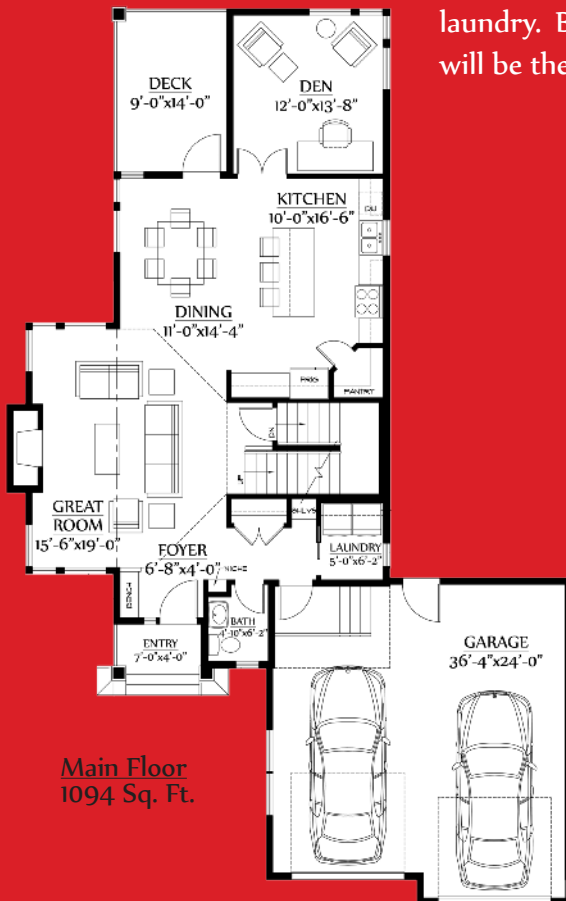

"Aspire"

Modern curb appeal meets traditional family needs with this open concept layout. The free flowing main floor makes entertaining not only a breeze but an absolute pleasure! This 2 storey 2118 sq. ft. home features an impressive great room complete with vaulted ceilings and gas fireplace, 3 generous bedrooms, 2.5 bathrooms including a breathtaking master ensuite and convenient main floor laundry. Built in true "Authentic" style and quality you'll be guaranteed that this will be the dream home to carry you into the future!

2 Storey

2118 ft²

3 Bedrooms

2½ Bathrooms

Regina & Region
Home Builders
Association

Member

Dream it. Build it. Love it.