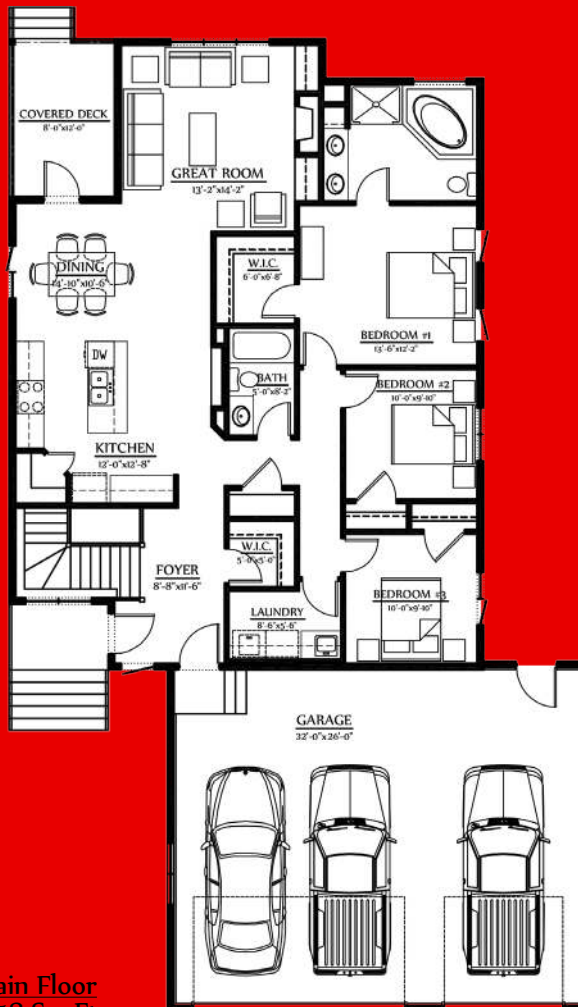

"Ashton"

Bright and inviting the Ashton's foyer is a great first impression! At 1558 sq. ft. this efficiently planned bungalow meets everything on the "need" list not to mention conquering several of the "wants" in impressive style. This plan features, 3 bedrooms, 2 bathrooms (including a breathtaking 5 piece ensuite), cozy great room complete with gas fireplace and the convenience of a covered deck located just off the dining room. Built by Authentic Developments you can rest assured this home is quality built and converges both style and efficiency.

Main Floor
1558 Sq. Ft.

Bungalow

1558 ft²

3 Bedrooms

2 Bathrooms

Dream it. Build it. Love it.